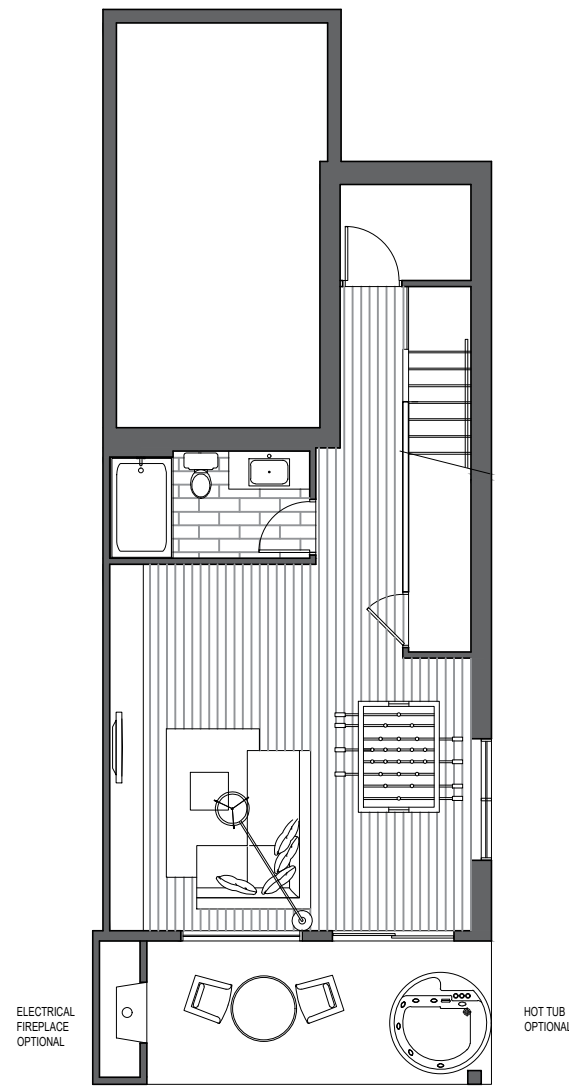

HIGHLAND MEWS

AT LAKE WINDERMERE

LOWER LEVEL

MAIN LEVEL

UPPER LEVEL

TOWNHOME C1

3 BEDROOM LIVING: 1869 SQ FR

HIGHLANDCROSSING.CA

Renderings are an artistic representation only. Dimensions, sizes, specifications, layouts and materials are approximate only and subject to change without notice. E.&O.E.