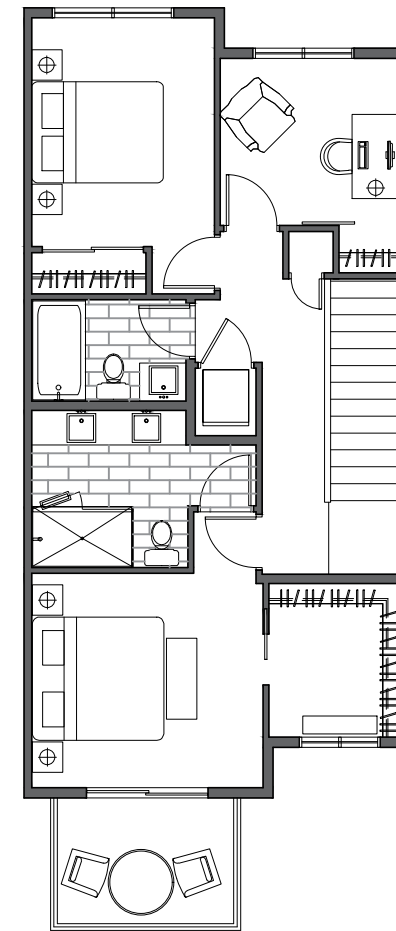

HIGHLAND MEWS

AT LAKE WINDERMERE

LOWER LEVEL

MAIN LEVEL

UPPER LEVEL

TOWNHOME C1

3 BEDROOM LIVING: 1869 SQ FR

HIGHLANDCROSSING.CA

Renderings are an artistic representation only. Dimensions, sizes, specifications, layouts and materials are approximate only and subject to change without notice. E.&O.E.